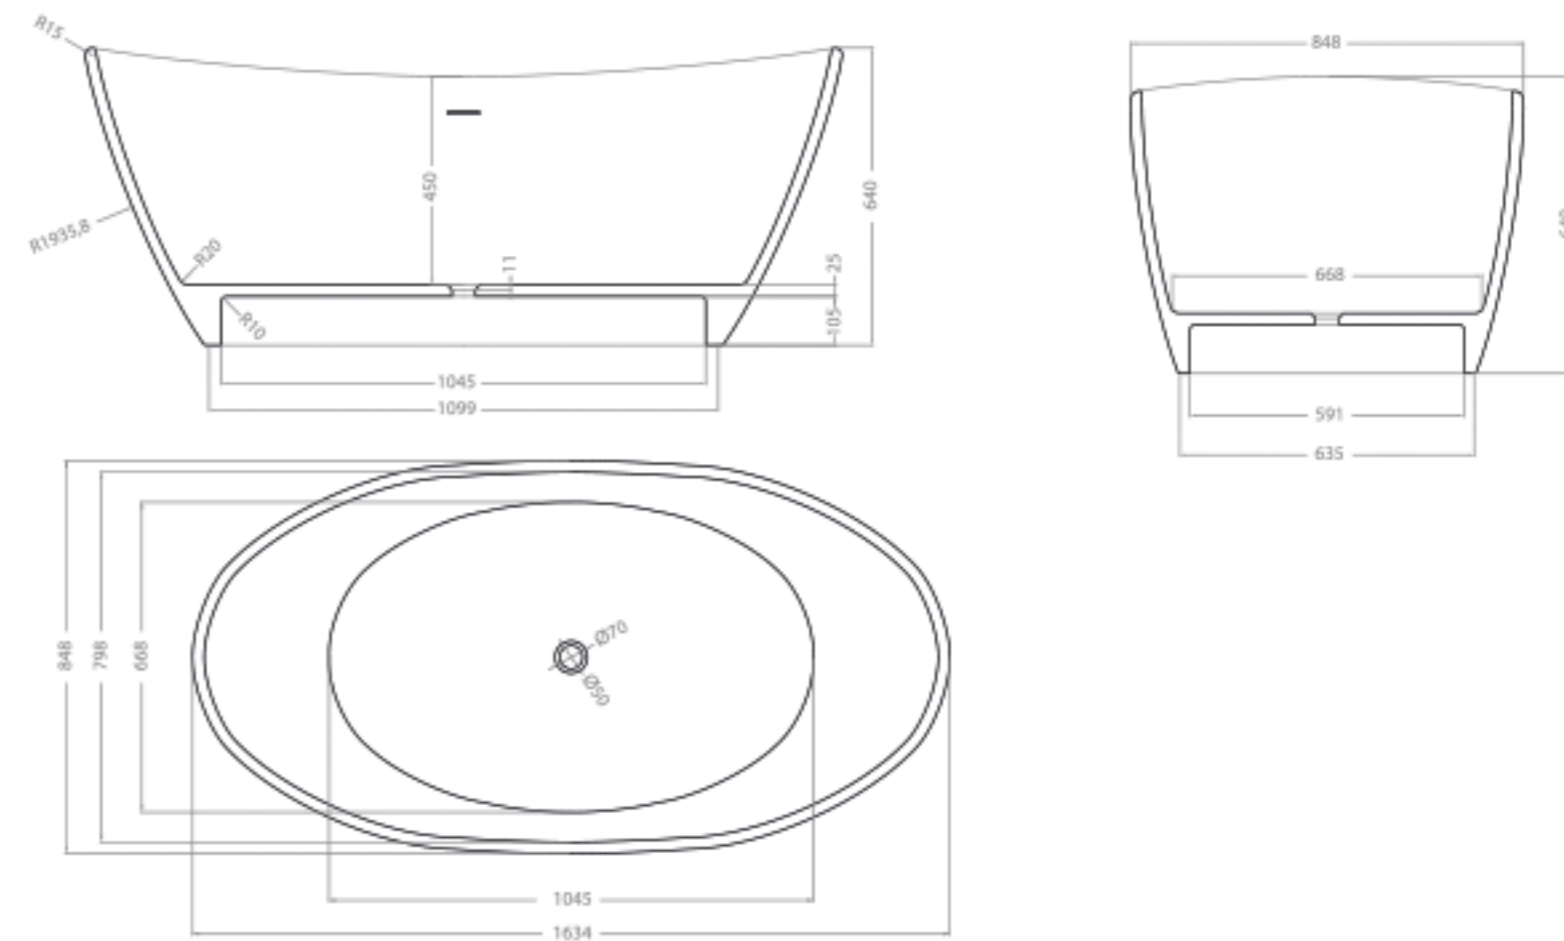

NEOSOLID

LINE

MINIMAL

OPAL

ZEN

NEOSOLID

LINE

OPAL

ZEN