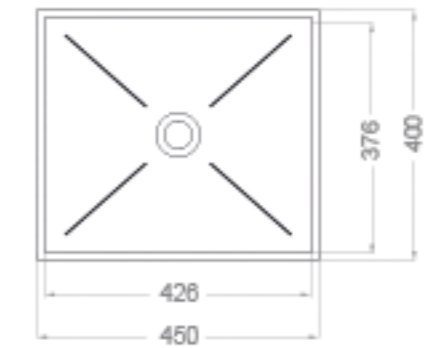

COMPACT

COMPACT TOALLERO

COMPACT ESTANTE